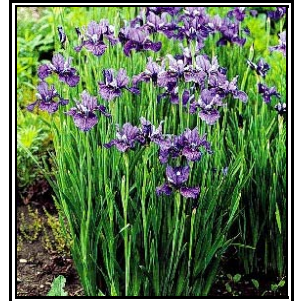

Blooms July, August, September

USEAGE: BORDER, SPECIMEN, COTTAGE GARDEN

IRIS ENSATA VARIEGATA JAPANESE IRIS

Sun Lover

6 Hrs of Sun Minimum

Height 24-32 Inches

Spacing 24 Inches

Blooms June

This variegated Japanese Iris will brighten any garden with blue flowers in the spring and

IRIS SIBIRICA CAESAR'S BROTHER SIBERIAN IRIS

Sun Lover

6 Hrs of Sun Minimum

Height 36 Inches

Spacing 24 Inches

Blooms May, June, July

USEAGE: BORDER, COTTAGE, WATER GARDEN

IRIS VERSICOLOR BLUE FLAG IRIS

Sun Lover

6 Hrs of Sun Minimum

Height 24-32 Inches

Spacing 24 Inches

Blooms June, July

Narrow grey-green leaves with slate blue flowers with white centers. Very reliable and hardy.