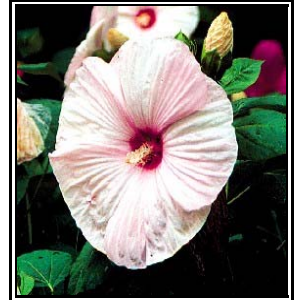

Height 12-16 Inches

Spacing 18-22 Inches

Blooms June thru August

- * Borders
- * Mass Plantings

HEMEROCALLIS STELLA D'ORO YELLOW DAYLILY

Sun Lover

6 Hrs of Sun Minimum

Height 12-16 Inches

Spacing 18-22 Inches

Blooms June Thru September

- * Borders
- * Mass Plantings

HIBISCUS MOSCHEUTOS SOUTHERN BELLE COMMON ROSE

Sun Lover

6 Hrs of Sun Minimum

Height 40 Inches

Spacing 36 Inches

Blooms July, August, September

USEAGE: BORDER, SPECIMEN, COTTAGE GARDEN

IRIS ENSATA VARIEGATA JAPANESE IRIS

Sun Lover

6 Hrs of Sun Minimum

Height 24-32 Inches

Spacing 24 Inches

Blooms June

This variegated Japanese Iris will brighten any garden with blue flowers in the spring and

IRIS SIBIRICA CAESAR'S BROTHER SIBERIAN IRIS

Sun Lover

6 Hrs of Sun Minimum

Height 36 Inches

Spacing 24 Inches

Blooms May, June, July