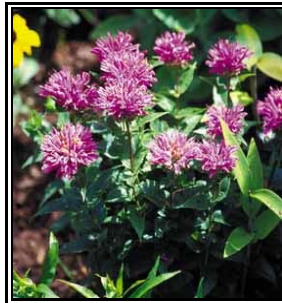

Sun Lover

6 Hrs of Sun Minimum

Height 16 Inches

Spacing 18 Inches

Blooms July, August

- * Border
- * Dwarf Habit

MONARDA PETITE WONDER BEE-BALM

Sun Lover