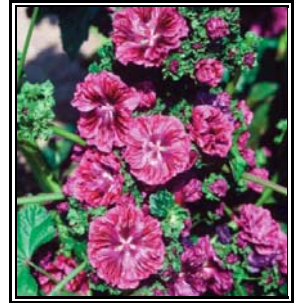

Height 8-12 Inches

Spacing 10-12 Inches

Blooms June thru August

- * Cottage Garden
- * Cut Flower

MALVA PURPLE STRAIN TREE MALLOW

Sun Lover

6 Hrs of Sun Minimum

Height 36 Inches

Spacing 24 Inches

Blooms June Thru September

- * Border
- * Cottage Garden

MALVA ZEBRINA TREE MALLOW

Sun Lover

6 Hrs of Sun Minimum

Height 48 Inches

Spacing 24 Inches