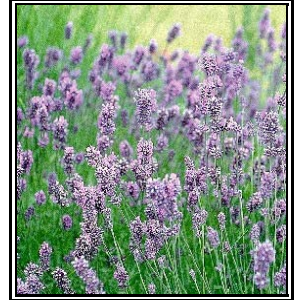

LAVANDULA HILCOTE ENGLISH LAVENDER

Sun Lover

6 Hrs of Sun Minimum

Height 16 Inches

Spacing 24 Inches

Blooms June, July, August

- Silver-grey Foliage
- Dried Flowers