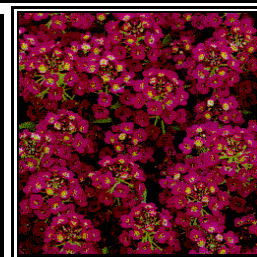

- * Blooms all summer
- * Great border plant

Spacing 6-8 Inches

Height 6-7 Inches

Sun Lover
6 Hrs of Sun Minimum

**ALYSSUM
CLEAR CRYSTAL
MIX**

● Border

- * Blooms all summer
- * Fragrant

Spacing 8-12 Inches

Height 6-10 Inches

Sun Lover
6 Hrs of Sun Minimum

**ALYSSUM
CLEAR CRYSTAL
PURPLE SHADES**

● Border

- * Blooms all summer
- * Fragrant

Spacing 8-12 Inches

Height 6-10 Inches

Sun Lover
6 Hrs of Sun Minimum

**ALYSSUM
CLEAR CRYSTAL
WHITE**

● Border

- * Blooms all summer
- * Fragrant

Spacing 8-12 Inches

Height 6-10 Inches

Sun Lover
6 Hrs of Sun Minimum

**ANAGALLIS
WILDCAT
BLUE**

● Trailing