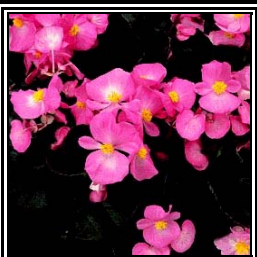

Spacing 6-8 Inches

Height 6-10 Inches

**BEGONIA
SENATOR
PINK**

▲ Mounding

- * Blooms all summer
- * No dead heading

Spacing 6-8 Inches

Height 6-10 Inches

**BEGONIA
SENATOR
ROSE**