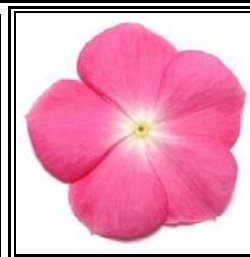

Sun Lover
6 Hrs of sun minimum