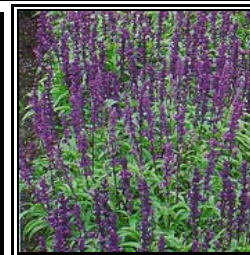

- * Blooms all summer
- * Great accent plant

Spacing 10-12 Inches

Height 18-20 Inches

Sun Lover
 6 Hrs of sun minimum

SALVIA VICTORIA BLUE

★ Upright

- * Blooms all summer
- * Great accent plant

Spacing 12-15 Inches

Height 18-20 Inches

Sun Lover
 6 Hrs of sun minimum

SALVIA VISTA MIX

★ Upright

- * Blooms all summer
- * Great accent plant

Spacing 10-12 Inches

Height 10-12 Inches

Sun Lover
 6 Hrs of sun minimum