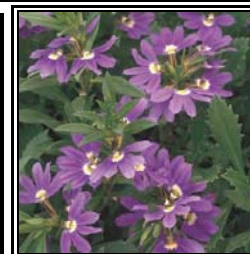

Sun Lover
6 Hrs of sun minimum