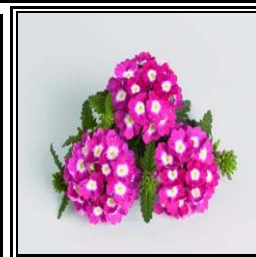

  **Sun Lover**
6 Hrs of sun minimum

**VERBENA
EMPERESS
PURPLE**

● Spreading

- * Blooms all summer
- * Great accent plant

Spacing 8-12 Inches

Height 5-7 Inches

  **Sun Lover**
6 Hrs of sun minimum

**VERBENA
EMPERESS
ROYAL BLUE**

● Spreading

- * Blooms all summer
- * Great accent plant

Spacing 8-12 Inches

Height 5-7 Inches

  **Sun Lover**
6 Hrs of sun minimum

**VERBENA
EMPERESS
STRAWBERRY CHARME**

● Spreading

- * Blooms all summer
- * Great accent plant

Spacing 8-12 Inches

Height 5-7 Inches

  **Sun Lover**
6 Hrs of sun minimum

**VERBENA
EMPERESS
WHITE**

● Spreading

- * Blooms all summer
- * Great accent plant

Spacing 8-12 Inches

Height 5-7 Inches