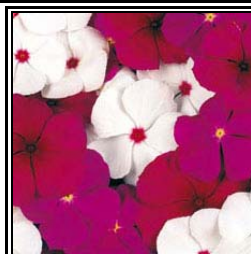

Sun Lover
6 Hrs of sun minimum