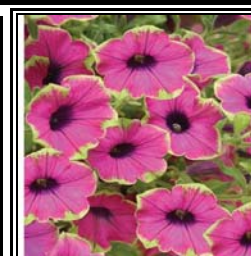

**PETUNIA
SUPERTUNIA
PRETTY MUCH PICASSO**

● Spreading

- Blooms all summer
- No dead heading

Spacing 8-12 Inches

Height 8-10 Inches

Sun Lover
6 Hrs of Sun Minimum