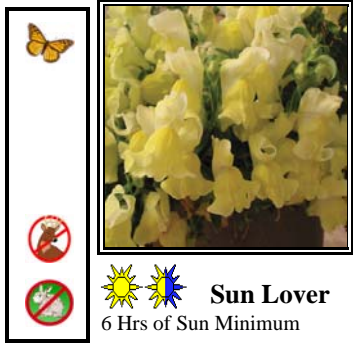

Height 8-10 Inches

Sun Lover
6 Hrs of Sun Minimum

**SNAPDRAGON
ACROBAT
YELLOW**

Trailing Plant

- * Blooms all summer
- * No dead heading

Spacing 8-10 Inches
 Height 8-10 Inches

**STRAWFLOWER BRACTE
MOHAVE
DARK ROSE**

- ★ Upright
- * Great accent plant

Spacing 10 Inches
 Height 10-14 Inches

**STRAWFLOWER BRACTE
MOHAVE
FIRE**

- ★ Upright
- * Great accent plant

Spacing 10 Inches
 Height 10-14 Inches

**STRAWFLOWER BRACTE
MOHAVE
YELLOW**