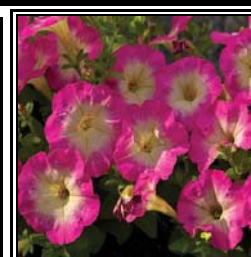

Sun Lover
6 Hrs of Sun Minimum