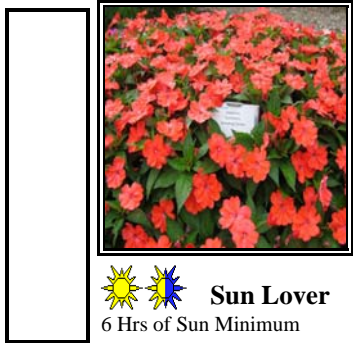

- ★ Upright
- * Great accent plant

Spacing 10 Inches
 Height 10-14 Inches

**SUNPATIENS
SPREADING
CORONA**

- ▲ Mounding
- * Blooms all summer
- * Great accent plant

Spacing 12-14 Inches
 Height 18-24 Inches

**VERBENA
AZTEC
BLUE VELVET**

- Spreading
- * Blooms all summer
- * Great accent plant

Spacing 8-12 Inches
 Height 5-7 Inches

**VERBENA
EMPERESS
VIOLET**

- Spreading
- * Blooms all summer
- * Great accent plant