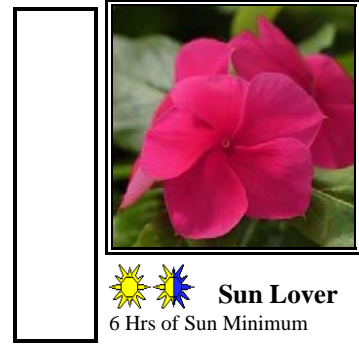

**VINCA
CORA
BURGUNDY**

- ★ Upright
- Blooms all summer
- No dead heading

Spacing 22-25 Inches
Height 14-16 Inches