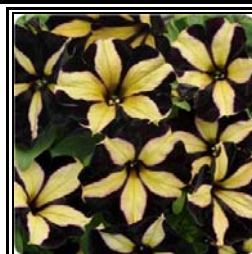

Sun Lover
6 Hrs of Sun Minimum