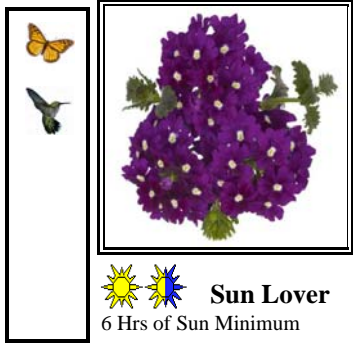

**VERBENA
EMPERESS
VIOLET**

- Spreading
- Blooms all summer
- Great accent plant

Spacing 8-12 Inches
Height 5-7 Inches