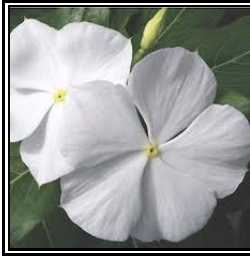

  **Sun Lover**
6 Hrs of Sun Minimum

**VINCA
CORA
WHITE**

★ Upright

- * Blooms all summer
- * No dead heading

Spacing 22-25 Inches

Height 14-16 Inches

  **Sun Lover**
6 Hrs of Sun Minimum

**VINCA
CORA CASCADE
MAGENTA**