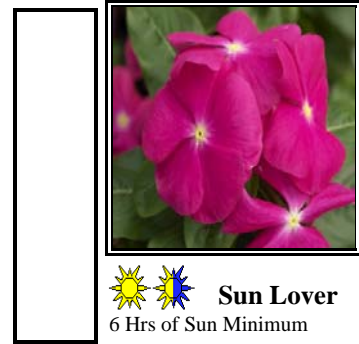

**VERBENA
AZTEC
BLUE VELVET**

- Spreading
- * Blooms all summer
- * Great accent plant

Spacing 8-12 Inches
 Height 5-7 Inches

**VERBENA
EMPERESS
VIOLET**

- Spreading
- * Blooms all summer
- * Great accent plant

Spacing 8-12 Inches
 Height 5-7 Inches

**VINCA
CORA
BURGUNDY**

- ★ Upright
- * Blooms all summer
- * No dead heading

Spacing 22-25 Inches
 Height 14-16 Inches

**VINCA
CORA
MIX**

- ★ Upright
- * Blooms all summer
- * No dead heading

Spacing 22-25 Inches
 Height 14-16 Inches

**VINCA
CORA
PINK**

- ★ Upright
- * Blooms all summer
- * No dead heading

Spacing 22-25 Inches
 Height 14-16 Inches

**VINCA
CORA
PUNCH**

★ Upright

- * Blooms all summer
- * No dead heading