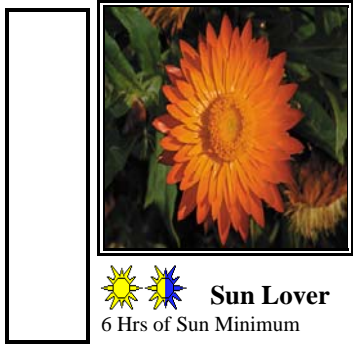

- ★ Upright
- * Great accent plant

Spacing 10 Inches
 Height 10-14 Inches

**STRAWFLOWER BRACTE
MOHAVE
FIRE**

- ★ Upright
- * Great accent plant

Spacing 10 Inches
 Height 10-14 Inches

**STRAWFLOWER BRACTE
MOHAVE
YELLOW**