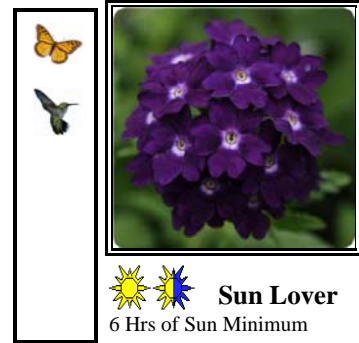

- ★ Upright
- * Great accent plant

Spacing 10 Inches
 Height 10-14 Inches

**STRAWFLOWER BRACTE
MOHAVE
FIRE**

- ★ Upright
- * Great accent plant

Spacing 10 Inches
 Height 10-14 Inches

**STRAWFLOWER BRACTE
MOHAVE
YELLOW**

- ★ Upright
- * Great accent plant

Spacing 10 Inches
 Height 10-14 Inches

**SUNPATIENS
SPREADING
CORONA**

- ▲ Mounding
- * Blooms all summer
- * Great accent plant

Spacing 12-14 Inches
 Height 18-24 Inches

**VERBENA
AZTEC
BLUE VELVET**

- Spreading
- * Blooms all summer
- * Great accent plant

Spacing 8-12 Inches
 Height 5-7 Inches

**VERBENA
EMPERESS
VIOLET**

- Spreading
- * Blooms all summer
- * Great accent plant