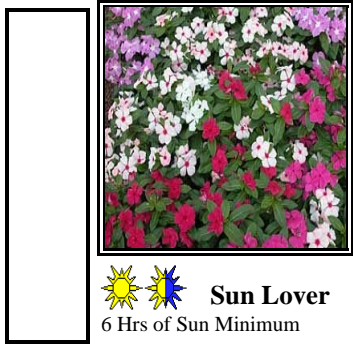

**VERBENA
AZTEC
BLUE VELVET**

- Spreading
- * Blooms all summer
- * Great accent plant

Spacing 8-12 Inches
 Height 5-7 Inches

**VERBENA
EMPERESS
VIOLET**

- Spreading
- * Blooms all summer
- * Great accent plant

Spacing 8-12 Inches
 Height 5-7 Inches

**VINCA
CORA
BURGUNDY**

- ★ Upright
- * Blooms all summer
- * No dead heading

Spacing 22-25 Inches
 Height 14-16 Inches

**VINCA
CORA
MIX**

- ★ Upright
- * Blooms all summer
- * No dead heading

Spacing 22-25 Inches
 Height 14-16 Inches

**VINCA
CORA
PINK**

- ★ Upright
- * Blooms all summer
- * No dead heading

Spacing 22-25 Inches
 Height 14-16 Inches

**VINCA
CORA
PUNCH**

★ Upright

- * Blooms all summer
- * No dead heading