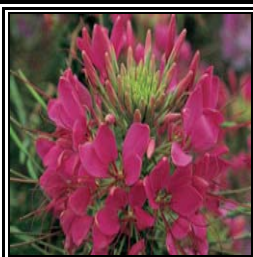

  **Sun Lover**
6 Hrs of sun minimum

**CLEOME
SPARKLER
ROSE**

★ Upright

- * Blooms all summer
- * Fragrant

Spacing 12-24 Inches

Height 3.5 Feet

  **Sun Lover**
6 Hrs of sun minimum

**CLEOME
SPARKLER
WHITE**