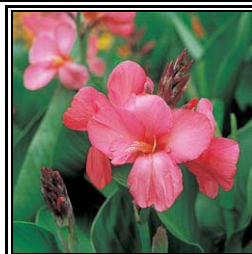

Sun Lover
6 Hrs of Sun Minimum