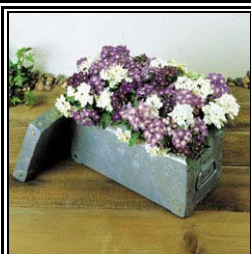

**VERBENA
QUARTZ
WATERFALL MIX**

▲ Mounding

- Blooms all summer
- Great accent plant

Spacing 10-12 Inches

Height 6-10 Inches

Sun Lover
6 Hrs of Sun Minimum

**VINCA
COOLER
GRAPE**

★ Upright

- Blooms all summer
- No dead heading

Spacing 8-10 Inches

Height 10-14 Inches