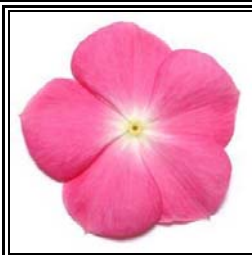

**VINCA
PACIFICA
ROSE HALO**

★ Upright

- Blooms all summer
- No dead heading

Spacing 6-8 Inches
Height 10-14 Inches

Sun Lover
6 Hrs of Sun Minimum

**VINCA
PACIFICA
WHITE**

★ Upright

- Blooms all summer
- No dead heading

Spacing 6-8 Inches
Height 10-14 Inches