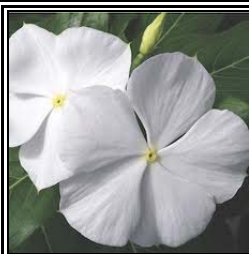

**VINCA
CORA
WHITE**

★ Upright

- Blooms all summer
- No dead heading

Spacing 22-25 Inches

Height 14-16 Inches

Sun Lover
6 Hrs of Sun Minimum

**VINCA
CORA CASCADE
MAGENTA**

● Trailing

- Blooms all summer
- No dead heading

Spacing 32-36 Inches

Height 6-8 Inches