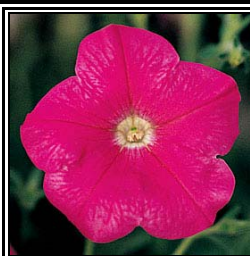

Spacing 10-14 Inches

Height 12-14 Inches

  **Sun Lover**  
6 Hrs of Sun Minimum

**PETUNIA  
MADNESS  
ROSE**

▲ Mounding

- \* Blooms all summer
- \* Heat tolerant

Spacing 10-14 Inches

Height 12-14 Inches