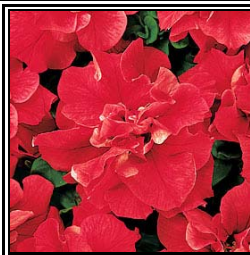

**PETUNIA
DOUBLE MADNESS
RED**

▲ Mounding

- Blooms all summer
- Landscape plantings

Spacing 10-14 Inches

Height 12-14 Inches

Sun Lover
6 Hrs of Sun Minimum

**PETUNIA
DOUBLE MADNESS
ROSE**

▲ Mounding

- Blooms all summer
- Landscape plantings

Spacing 10-14 Inches

Height 12-14 Inches