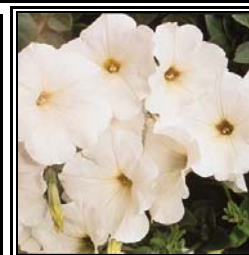

Sun Lover
6 Hrs of Sun Minimum