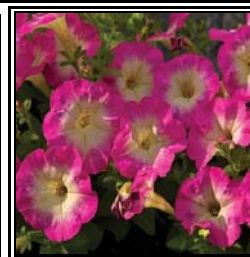

Spacing 8-10 Inches

Height 8-10 Inches

  **Sun Lover**  
6 Hrs of Sun Minimum

**PETUNIA  
PICOBELLA  
ROSE MORN**

▲ Mounding

- \* Blooms all summer
- \* No dead heading

Spacing 8-10 Inches

Height 8-10 Inches