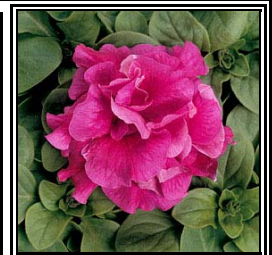

Sun Lover
6 Hrs of Sun Minimum