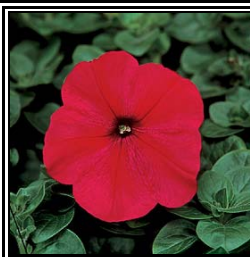

Height 12-14 Inches

  **Sun Lover**  
6 Hrs of Sun Minimum

**PETUNIA  
MADNESS  
RED**

▲ Mounding

- \* Blooms all summer
- \* Heat tolerant

Spacing 10-14 Inches

Height 12-14 Inches

  **Sun Lover**  
6 Hrs of Sun Minimum