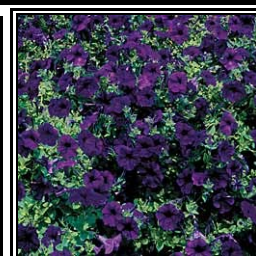

Sun Lover
6 Hrs of Sun Minimum