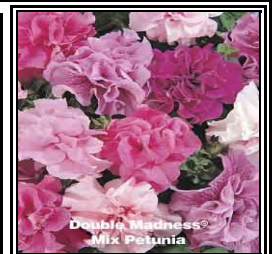

Spacing 10-14 Inches

Height 12-14 Inches

  **Sun Lover**  
6 Hrs of Sun Minimum

**PETUNIA  
DOUBLE MADNESS  
BURGUNDY**

▲ Mounding

- \* Blooms all summer
- \* Landscape plantings

Spacing 10-14 Inches

Height 12-14 Inches

  **Sun Lover**  
6 Hrs of Sun Minimum

**PETUNIA  
DOUBLE MADNESS  
LAVENDER**

▲ Mounding

- \* Blooms all summer
- \* Landscape plantings

Spacing 10-14 Inches

Height 12-14 Inches

  **Sun Lover**  
6 Hrs of Sun Minimum

**PETUNIA  
DOUBLE MADNESS  
MIX**

▲ Mounding

- \* Blooms all summer
- \* Landscape plantings

Spacing 10-14 Inches

Height 12-14 Inches

  **Sun Lover**  
6 Hrs of Sun Minimum

**PETUNIA  
DOUBLE MADNESS  
RED**