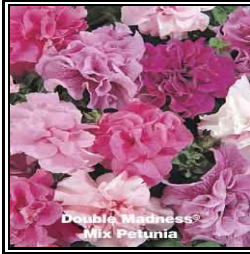

**PETUNIA
DOUBLE MADNESS
MIX**

▲ Mounding

- Blooms all summer
- Landscape plantings

Spacing 10-14 Inches

Height 12-14 Inches

Sun Lover
6 Hrs of sun minimum

**PETUNIA
DOUBLE MADNESS
RED**

▲ Mounding

- Blooms all summer
- Landscape plantings

Spacing 10-14 Inches

Height 12-14 Inches