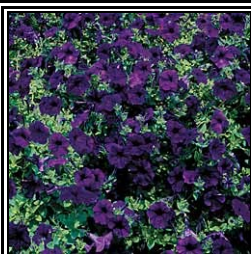

  **Sun Lover**
6 Hrs of sun minimum

**PETUNIA
EASY WAVE
BLUE**

● Trailing

- * Blooms all summer
- * No dead heading

Spacing 12-15 Inches

Height 8-12 Inches

  **Sun Lover**
6 Hrs of sun minimum

**PETUNIA
EASY WAVE
BURGUNDY STAR**