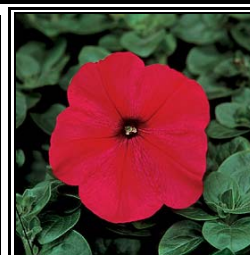

Spacing 10-14 Inches

Height 12-14 Inches

  **Sun Lover**
6 Hrs of sun minimum

**PETUNIA
MADNESS
RED**

▲ Mounding

- * Blooms all summer
- * Heat tolerant

Spacing 10-14 Inches

Height 12-14 Inches