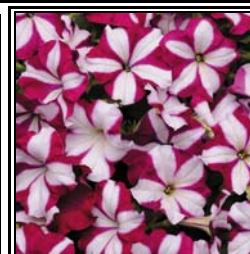

Sun Lover
6 Hrs of sun minimum