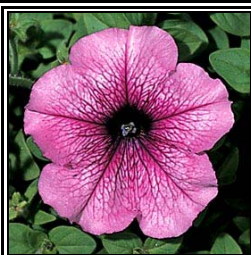

  **Sun Lover**
6 Hrs of sun minimum

**PETUNIA
MADNESS
ORCHID**

▲ Mounding

- * Blooms all summer
- * Heat tolerant

Spacing 10-14 Inches

Height 12-14 Inches

  **Sun Lover**
6 Hrs of sun minimum

**PETUNIA
MADNESS
PINK**