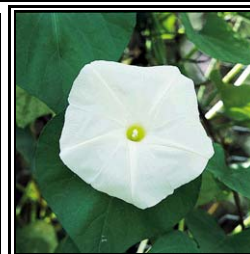

**MANDEVILLA  
SUN PARASOL  
GIANT WHITE**

- Vine
- \* Blooms all summer
- \* Trails or climbs trellis

Spacing 12 Inches  
Height 4 Feet

  **Sun Lover**  
6 Hrs of Sun Minimum

**MANDEVILLA  
SUN PARASOL  
PRETTY PINK**

- Vine
- \* Blooms all summer
- \* Trails or climbs trellis

Spacing 12 Inches  
Height 4 Feet

  **Sun Lover**  
6 Hrs of Sun Minimum

**MOON VINE  
CALONYCTION ACULEAT**

- Vine
- \* Blooms all summer
- \* Trails for climbs trellis

Spacing 12 Inches  
Height 18-20 Feet

  **Sun Lover**  
6 Hrs of Sun Minimum

**MORNING GLORY  
HEAVENLY BLUE**

- Vine
- \* Blooms all summer
- \* Trails or climbs trellis

Spacing 12 Inches  
Height 10-12 Feet