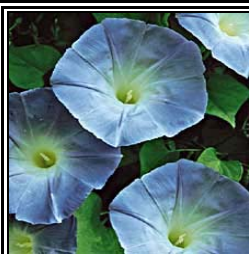

Spacing 12 Inches  
Height 18-20 Feet

  **Sun Lover**  
6 Hrs of Sun Minimum

**MORNING GLORY  
HEAVENLY BLUE**

- Vine
- \* Blooms all summer
- \* Trails or climbs trellis

Spacing 12 Inches  
Height 10-12 Feet