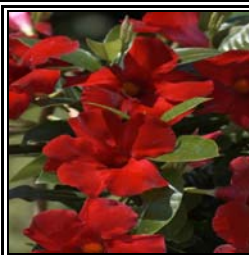

**MANDEVILLA
SUN PARASOL
GIANT CRIMSON**

- Vine
- Blooms all summer
- Trails or climbs trellis

Spacing 12 Inches
Height 4 Feet

Sun Lover
6 Hrs of Sun Minimum

**MANDEVILLA
SUN PARASOL
GIANT WHITE**

- Vine
- Blooms all summer
- Trails or climbs trellis

Spacing 12 Inches
Height 4 Feet