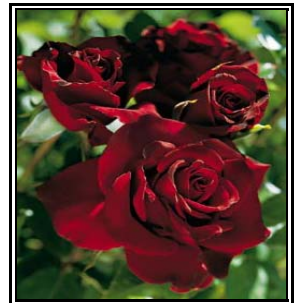

ROSE HYBRID TEA BLACK MAGIC

Sun Lover

6 Hrs of sun minimum

Spacing 3.5 Feet

Height 5.5 Feet

Superb for cutting! Elegant blossoms have thick petals that hold their vivid color. Very upright, with handsome glossy, dark green foliage. Recommend it highly for

Subtle sweet