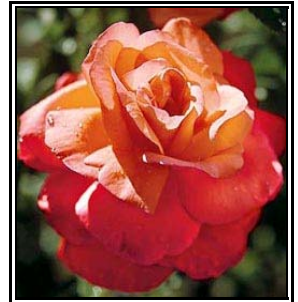

Strong Pear

ROSE HYBRID TEA VOODOO

Sun Lover

6 Hrs of sun minimum

Spacing 3.5 Feet

Height 4 Feet

Dense, glossy, dark foliage highlights these luminous flowers to their best advantage.

Sweet

ROSE MINIATURES AMBER SUNBLAZE

Sun Lover

6 Hrs of sun minimum

Spacing

Height 12-15 Inches

A charming rose for walkways, containers and small gardens.

ROSE MINIATURES MANDARIN SUNBLAZE

Sun Lover