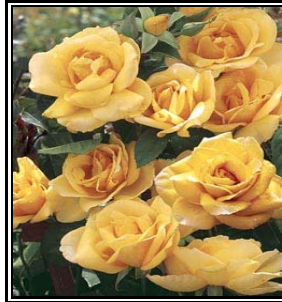

Light

ROSE CLIMBING SCENT FROM ABOVE

Sun Lover

6 Hrs of sun minimum

Spacing

Height 8-10 Feet

A perfect choice for yellow rose fans, this strong repeat bloomer holds its color from start to finish.

Licorice