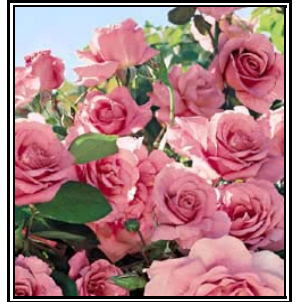

ROSE CLIMBING SOCIAL CLIMBER

Sun Lover

6 Hrs of sun minimum

Spacing 3 Feet

Height 6 Feet

This energetic beauty features rapid, repeat bloom cycles and graceful, well-branching habit. Drapes arbors in spice-scented blooms from spring until fall.