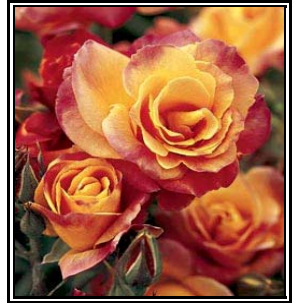

Light

ROSE CLIMBING SCENT FROM ABOVE

Sun Lover

6 Hrs of sun minimum

Spacing

Height 8-10 Feet

A perfect choice for yellow rose fans, this strong repeat bloomer holds its color from start to finish.

Licorice