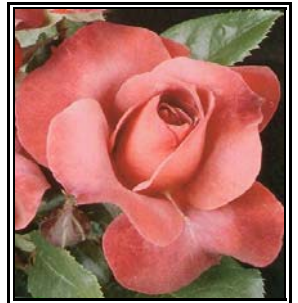

ROSE FLORIBUNDA HOT COCOA

Sun Lover

6 Hrs of sun minimum

Spacing 3 Feet

Height 3-4 Feet

No picture can capture this color you have to see it to believe it. Maybe it's chocolate. Maybe it's smoky or brick or russet, the colorful hues vary with different climates